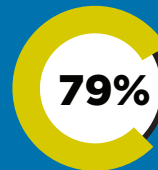

DOMESTIC STUDENT ORIGINS

Students
from within the
NIC region