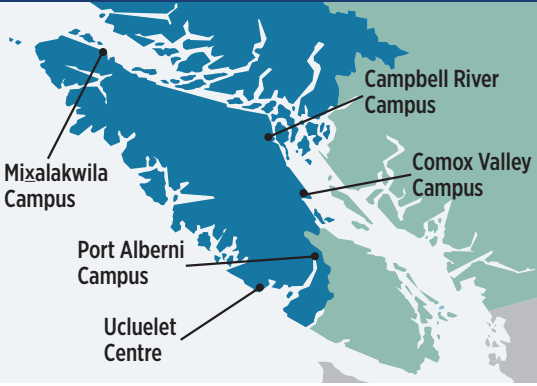

## NIC REGION

North Island College is a comprehensive community college that focuses on student success. We proudly serve the 169,000 people throughout our 80,000 km<sup>2</sup> service region, which includes northern Vancouver Island and B.C.'s mainland coast from Bamfield to Bella Coola.

## DOMESTIC STUDENT ORIGINS

Students  
from within the  
NIC region

Students  
from southern  
Vancouver Island

Students  
from mainland BC  
and other provinces

NIC is honoured to acknowledge the traditional territories of the combined 35 First Nations of the Nuu-chah-nulth, Kwakwaka'wakw and Coast Salish traditions, on whose traditional and unceded territories we are situated.